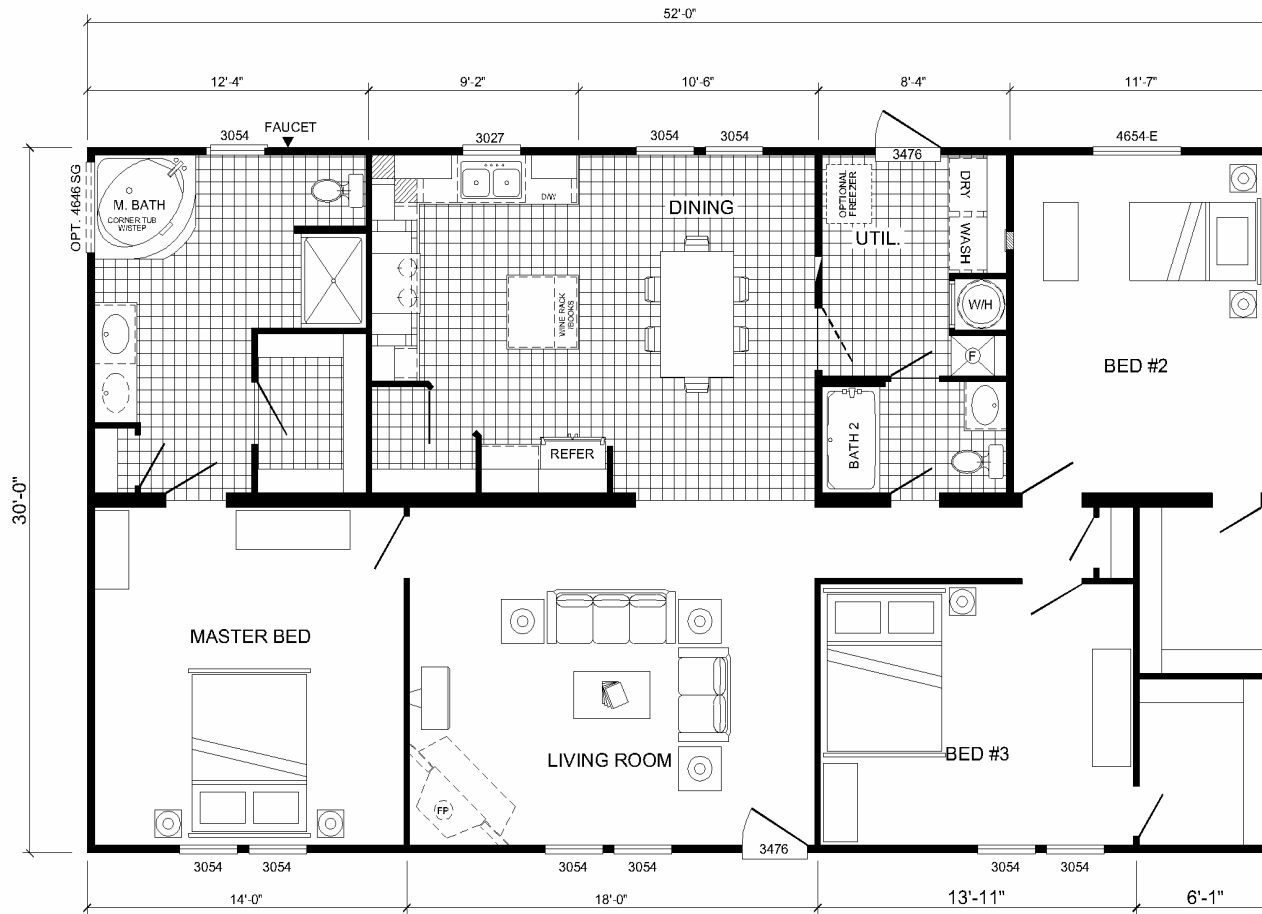

The BAY

Model 09-B6585

56 X 32, 3 or 4 Bedroom, 2 Bath, 1560 Sq.Ft.

Plans and specifications are subject to change without notice or obligation. Overall size dimensions are approximate and stated to industry standards. Overall length includes approximately four feet for the hitch. The square footage is measured from exterior wall to exterior wall, and is an approximate figure. Floor plan drawings are meant to be representative and, in keeping with our policy of constant updating and improvement, may vary from the actual home. All dimensions are nominal. Ask your retailer for specifics.